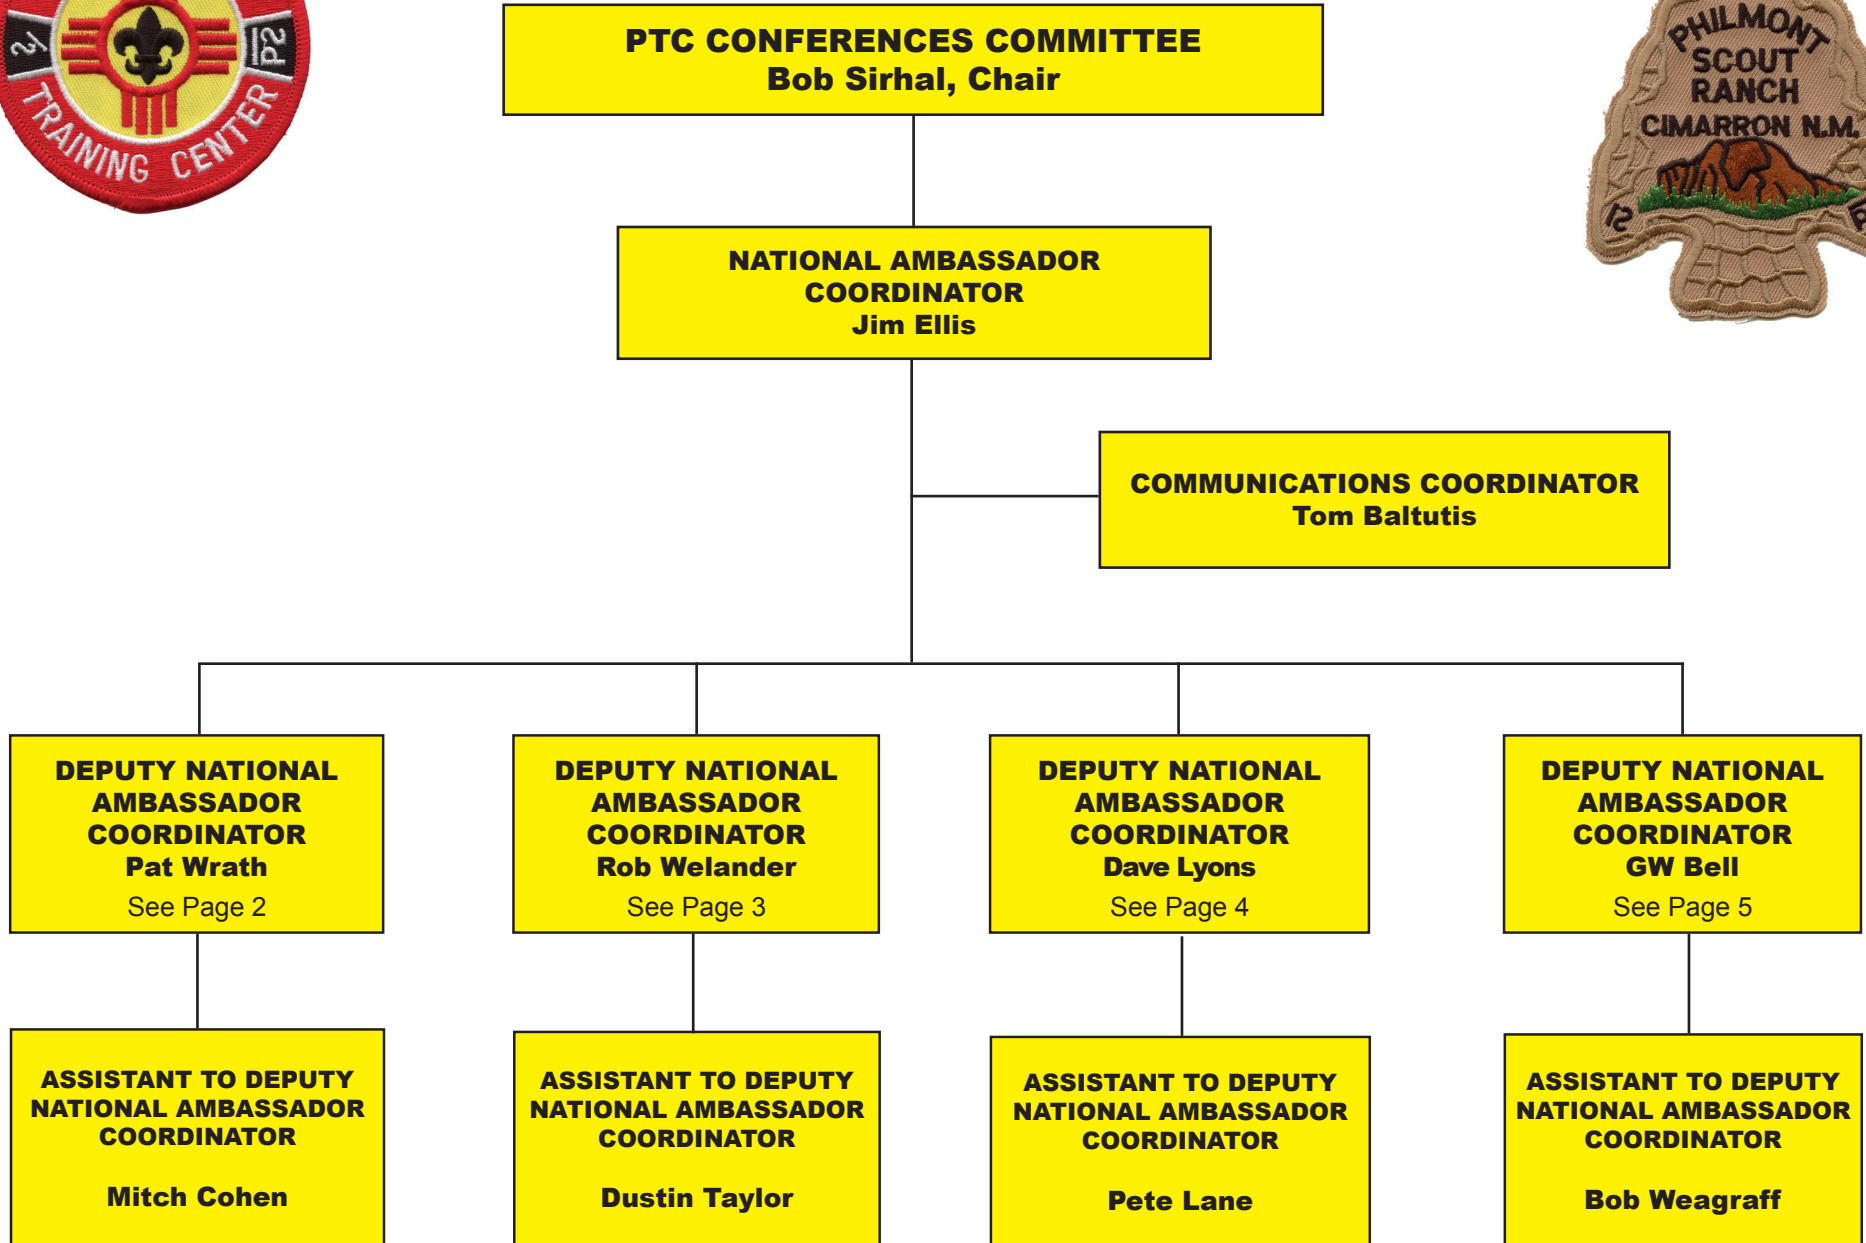

PHILMONT AMBASSADOR ORGANIZATIONAL STRUCTURE

DEPUTY NATIONAL AMBASSADOR COORDINATOR
Pat Wrath

Aloha (C300)
Black Hills Area (C500)
Blue Mountain (C500)
California Inland Empire (C300)
Cascade Pacific (C200)
Catalina (C400)
Central Minnesota (C400)
Chief Seattle (C200)
Chippewa Valley (C400)
Conquistador (C500)
Crater Lake (C400)
Crossroads of the West (C300)
Denver Area (C100)
Far East (C500)
Gamehaven (C500)
Gateway Area (C500)
Golden Empire (C300)
Golden Gate Area (C100)
Grand Canyon (C200)
Grand Columbia (C500)
Grand Teton (C300)
Great Alaska (C300)
Great Southwest (C400)
Greater Los Angeles Area (C100)
Greater Wyoming (C500)
Greater Yosemite (C400)
Hawkeye Area (C400)

Sioux (C400)
Southern Sierra (C500)
Twin Valley (C400)
Ventura County (C400)
Verdugo Hills (C500)
Voyageurs Area (C500)
Western Los Angeles County (C100)
Winnebago (C500)
Yucca (C500)

DEPUTY NATIONAL AMBASSADOR COORDINATOR
Rob Welander